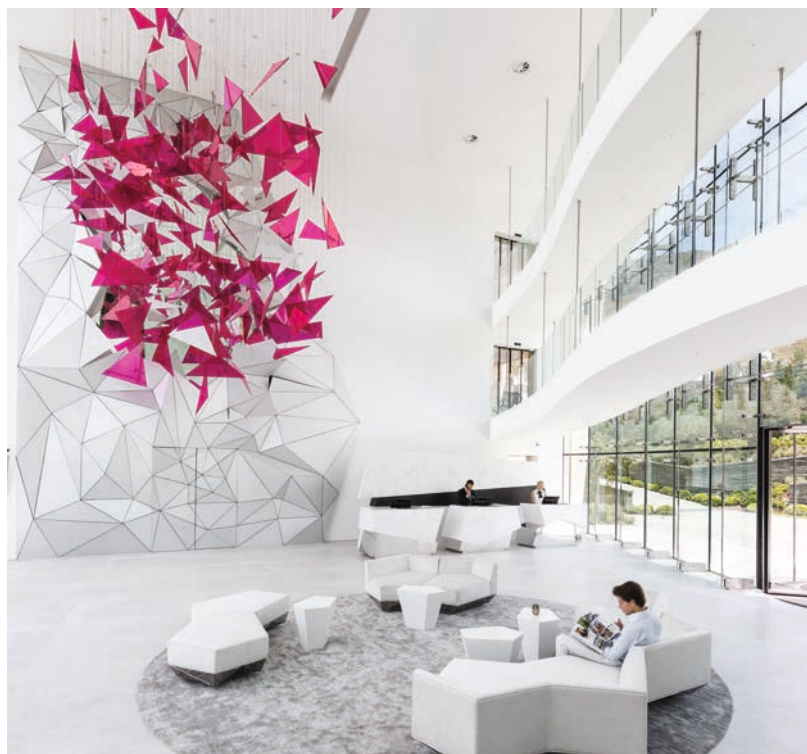

swissôtel RESORT
BODRUM BEACH

LOCATION

DIRECTLY ON THE WATERFRONT IN TURGUTREIS Resort Bodrum Beach. Approximately 22 kilometres from the centre of Bodrum, our two-storey hotel comprises 66 rooms and suites, each at least 40m² in size. Over 70 serviced residences ranging from 82 m² to 385 m² also complement the seaside property. For entertainment, our bars and restaurants offer ambiance as local as the produce used in their dishes. With indoor and outdoor pools and Pürovel Spa & Sport facilities, you'll have sport and leisure opportunities as inspiring as the waterfront views.